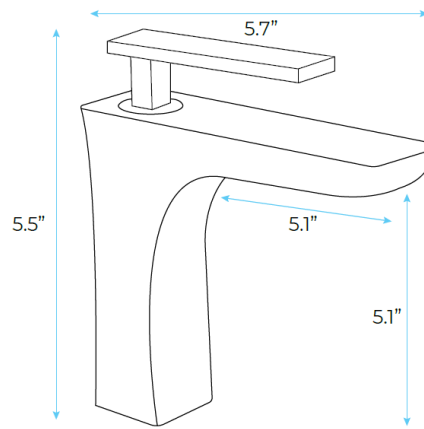

LIMOGES SINGLE HANDLE DECK-MOUNT BATHROOM SINK FAUCET SPECS

Specs:

- Installation Holes: One Hole
- Applicable hole distance: 32 - 35mm
- Number of Handles: Single Handle
- Valve Type: Ceramic Valve
- Faucet Body Material: Brass
- Style: Contemporary
- Installation: Deck Mounted
- Flow Rate: 1.8 GPM (6.81 L/min)
- Hot And Cold Water Hose Model: G1/2 (can replace G3/8)
- Material: Brass
- Color: Chrome