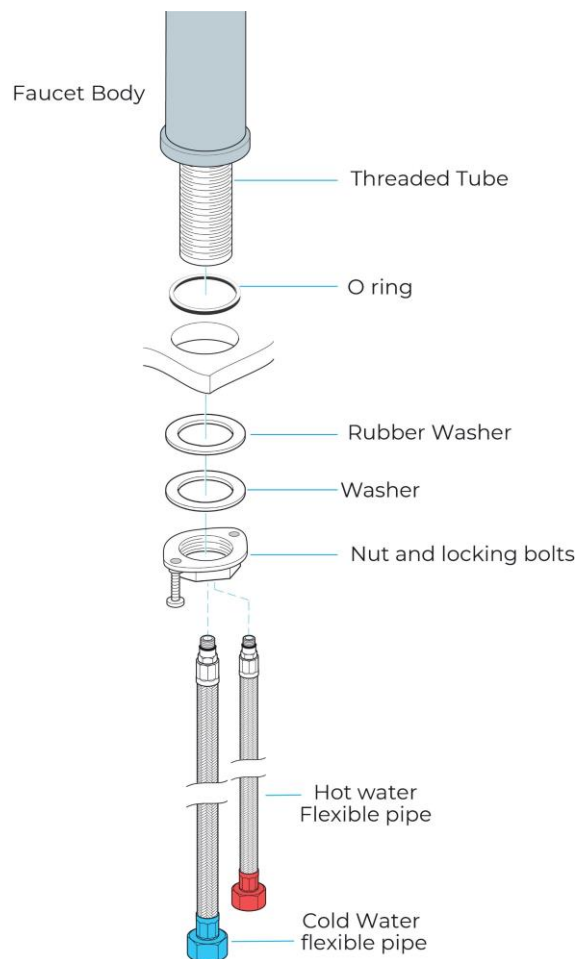

LIMOGES SINGLE HANDLE DECK-MOUNT BATHROOM SINK FAUCET SPECS

Specs:

- Installation Holes: One Hole
- Applicable hole distance: 32 - 35mm
- Number of Handles: Single Handle
- Valve Type: Ceramic Valve
- Faucet Body Material: Brass
- Style: Contemporary
- Installation: Deck Mounted
- Flow Rate: 1.8 GPM (6.81 L/min)
- Hot And Cold Water Hose Model: G1/2 (can replace G3/8)
- Material: Brass
- Color: Chrome